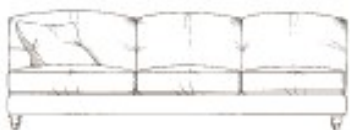

## Corner Group

Armless

Lounger

1 arm  
(3 seat cushions)

1 arm  
(1 seat cushion)

1 arm  
(2 seat cushions)

Corner unit

Claudius Corner group	No of seat cushions	List*	Our Price	scatts in body fabri	width	height	depth
medium armless	2	£2,450	£2,050	2 x 55cm	155	83	107
large armless	2	£2,585	£2,160	2 x 55cm	175	83	107
grand armless	2	£2,695	£2,250	2 x 55cm	193	83	107
1 arm 94cm unit	1	£1,495	£1,240	1 x 55cm	94	83	107
1 arm 104cm unit	1	£1,580	£1,370	1 x 55cm	104	83	107
1 arm 113cm unit	1	£1,630	£1,395	1 x 55cm	113	83	107
1 arm 133cm unit	1	£1,900	£1,595	1 x 55cm	133	83	107
1 arm 160cm unit	2	£2,235	£1,880	1 x 55cm	160	83	107
1 arm 170cm unit	2	£2,425	£2,050	2 x 55cm	170	83	107
1 arm 190cm unit	2	£2,550	£2,150	2 x 55cm	190	83	107
1 arm 210cm unit	2	£2,670	£2,260	2 x 55cm	210	83	107
1 arm 230cm unit	3	£2,895	£2,400	2 x 55cm	230	83	107
single corner unit	1	£13,560	£1,130	1 x 55cm	107	83	107
lounger unit	1	£2,395	£1,995	1 x 55cm	95	83	175