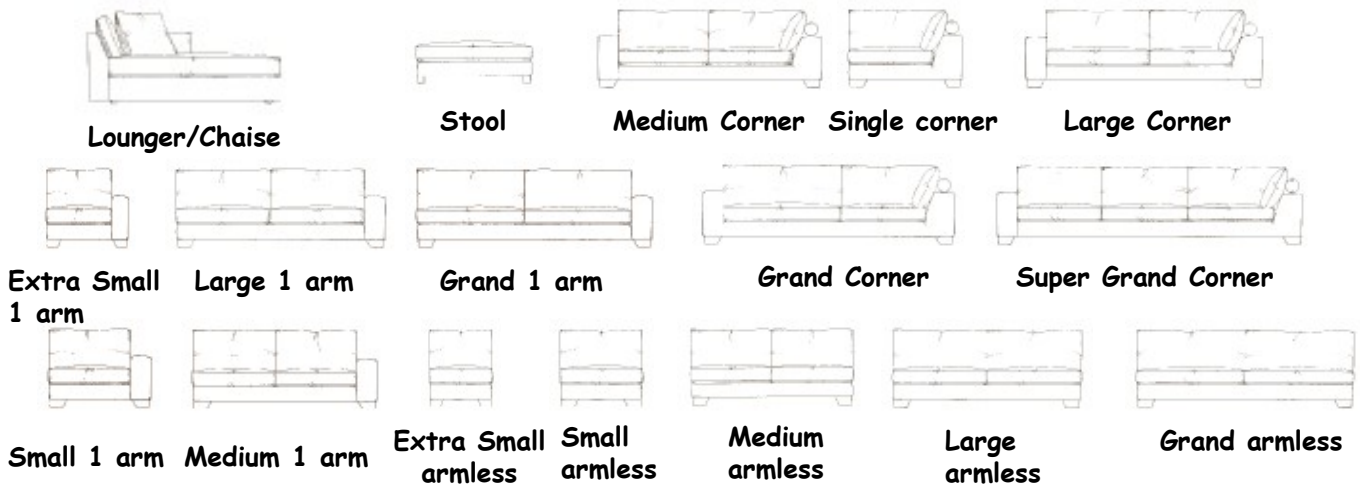

GIBSON

CORNER GROUP

Gibson Corner group	List	Our Price	width	height*	depth
Single corner unit	£1,870	£1,560	100	68	100
Medium corner unit	£2,665	£2,230	201	68	100
Large corner unit	£2,695	£2,260	214	68	100
Grand Corner unit	£2,750	£2,300	226	68	100
Super grand corner unit	£3,100	£2,595	276	68	100
Extra small 1 arm	£1,560	£1,320	100	68	100
Small 1 arm	£1,765	£1,475	113	68	100
Medium 1 arm	£2,340	£1,960	175	68	100
Large 1 arm	£2,445	£2,040	200	68	100
Grand 1 arm	£2,550	£2,140	225	68	100
Extra small armless	£1,450	£1,210	75	68	100
Small armless	£1,680	£1,410	88	68	100
Medium armless	£2,275	£1,895	150	68	100
Large armless	£2,365	£1,995	175	68	100
Grand armless	£2,530	£2,115	200	68	100
Lounger/ Chaise	£2,200	£1,835	100	68	180
Grand footstool	£920	£795	103	45	75
Large footstool	£900	£775	88	45	75
Medium footstool	£860	£730	75	45	75

Details:

- Available in a choice of fabrics. Prices shown are for Traviata, Dolce, Heritage , Vintage, Plush Velluto / Lovely/ Blake / Modena /Geneva/Schino /Splash fabrics
- Fibre seats with foam core, fibre backs . Dark or light legs, Approx 10 week delivery.